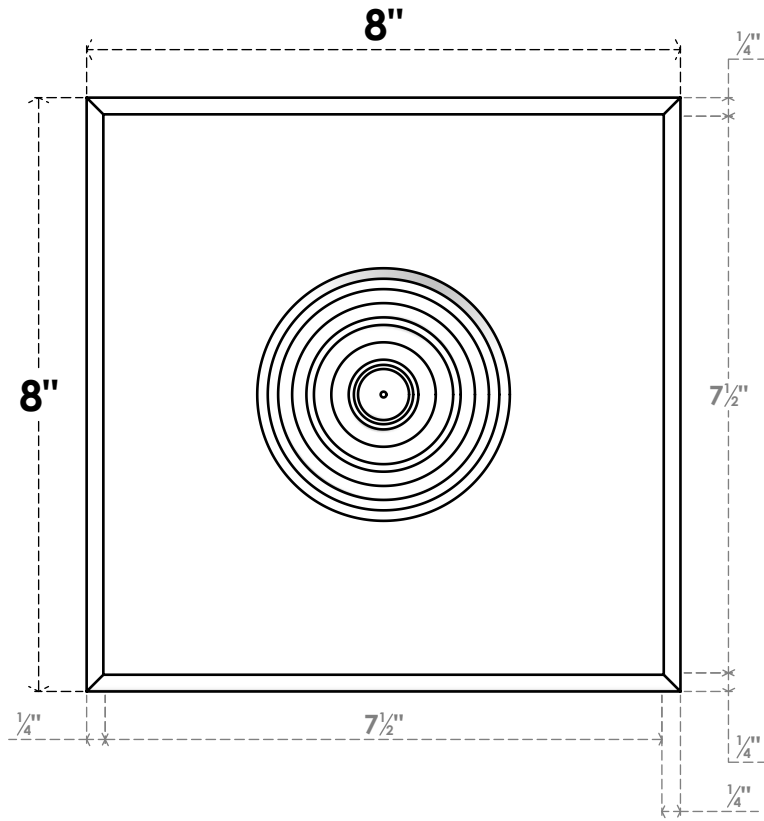

# ROSP080X080X050SDG04

8"W X 8"H X 1/2"P STANDARD SEDGWICK BULLSEYE ROSETTE WITH ROUNDED EDGE, ARCHITECTURAL GRADE PVC

FRONT

SIDE

EKENA MILLWORK  
2300 WEST MAIN ST.  
CLARKSVILLE, TX 75426  
TOLL FREE: 866-607-0453  
WWW.EKENAMILLWORK.COM

NOTES

1. INSTALLATION TO BE COMPLETED IN ACCORDANCE WITH MANUFACTURER'S SPECIFICATIONS.
2. DRAWING MAY NOT BE TO SCALE
3. THIS DRAWING IS INTENDED FOR DESIGN AND PLANNING PURPOSES ONLY.
4. ALL INFORMATION CONTAINED HEREIN WAS CURRENT AT THE TIME OF DEVELOPMENT BUT MUST BE REVIEWED AND APPROVED BY THE PRODUCT MANUFACTURER TO BE CONSIDERED ACCURATE.
5. ARCHITECTURAL GRADE PVC PRODUCTS ARE MADE FROM EXPANDED CELLULAR PVC AND COME NATURALLY WHITE BUT MAY BE PAINTED