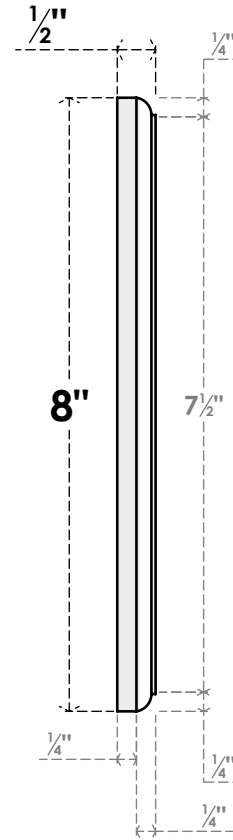

# ROSP080X080X050SDG04

8"W X 8"H X 1/2"P STANDARD SEDGWICK BULLSEYE ROSETTE WITH ROUNDED EDGE, ARCHITECTURAL GRADE PVC

FRONT

SIDE

EKENA MILLWORK  
2300 WEST MAIN ST.  
CLARKSVILLE, TX 75426  
TOLL FREE: 866-607-0453  
WWW.EKENAMILLWORK.COM

NOTES

1. INSTALLATION TO BE COMPLETED IN ACCORDANCE WITH MANUFACTURER'S SPECIFICATIONS.
2. DRAWING MAY NOT BE TO SCALE
3. THIS DRAWING IS INTENDED FOR DESIGN AND PLANNING PURPOSES ONLY.
4. ALL INFORMATION CONTAINED HEREIN WAS CURRENT AT THE TIME OF DEVELOPMENT BUT MUST BE REVIEWED AND APPROVED BY THE PRODUCT MANUFACTURER TO BE CONSIDERED ACCURATE.
5. ARCHITECTURAL GRADE PVC PRODUCTS ARE MADE FROM EXPANDED CELLULAR PVC AND COME NATURALLY WHITE BUT MAY BE PAINTED